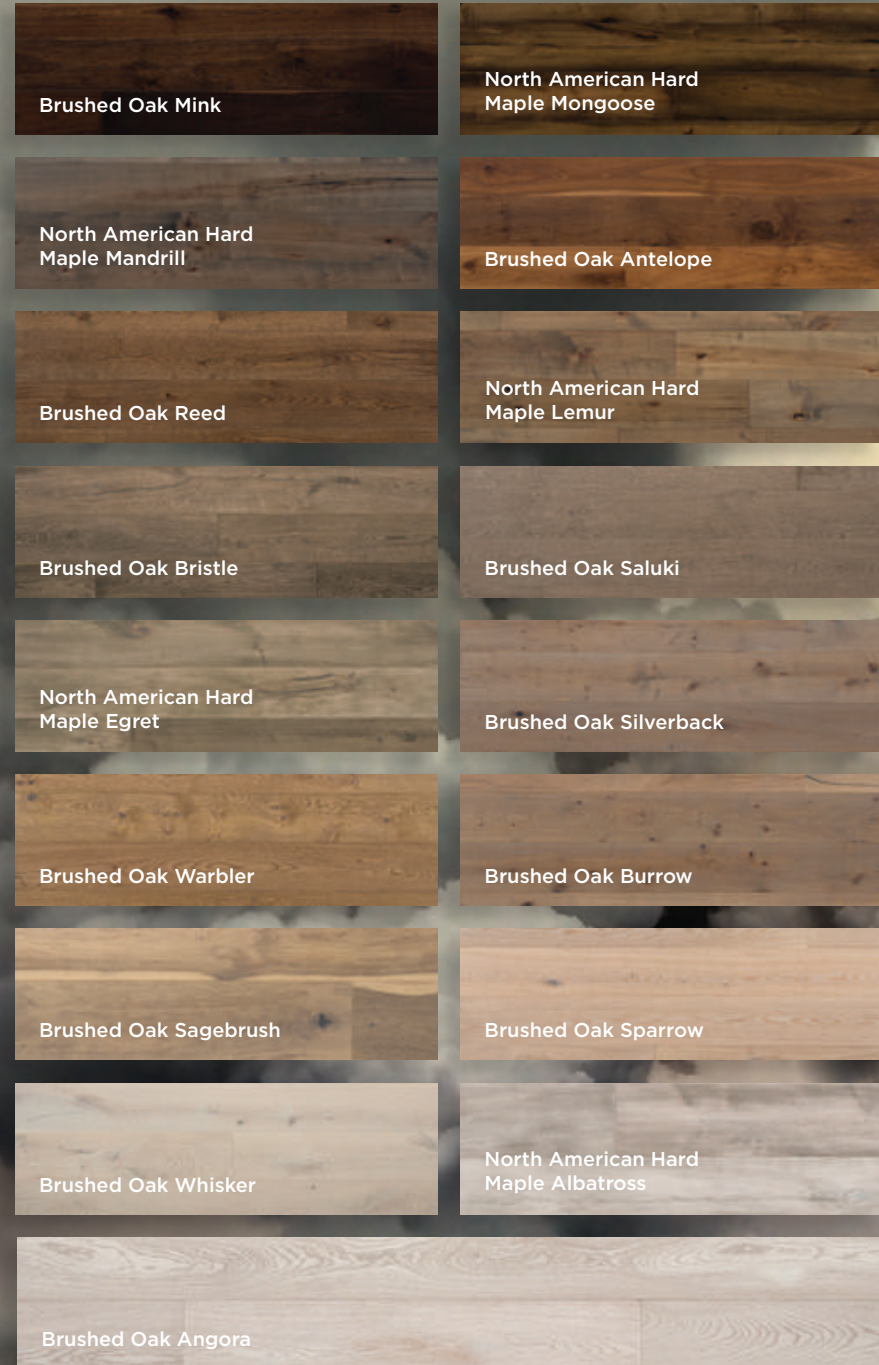

Brushed Oak Silverback

ELEMENTS™

BY KENTWOOD

The essentials of good living. Natural materials, expertly crafted and beautifully finished. These are the building blocks of the place you call home. Elements by Kentwood: real hardwood, within reach.

Brushed Oak Saluki

Wide expanses, boldly etched with contours and contrasts in a palette of colours inspired by nature herself. Create dramatic interior landscapes with Plateau.

Platform: Engineered 1/2" / 12mm
Width: 7 1/2" / 195mm
Length: Assorted to 72" / 1820mm