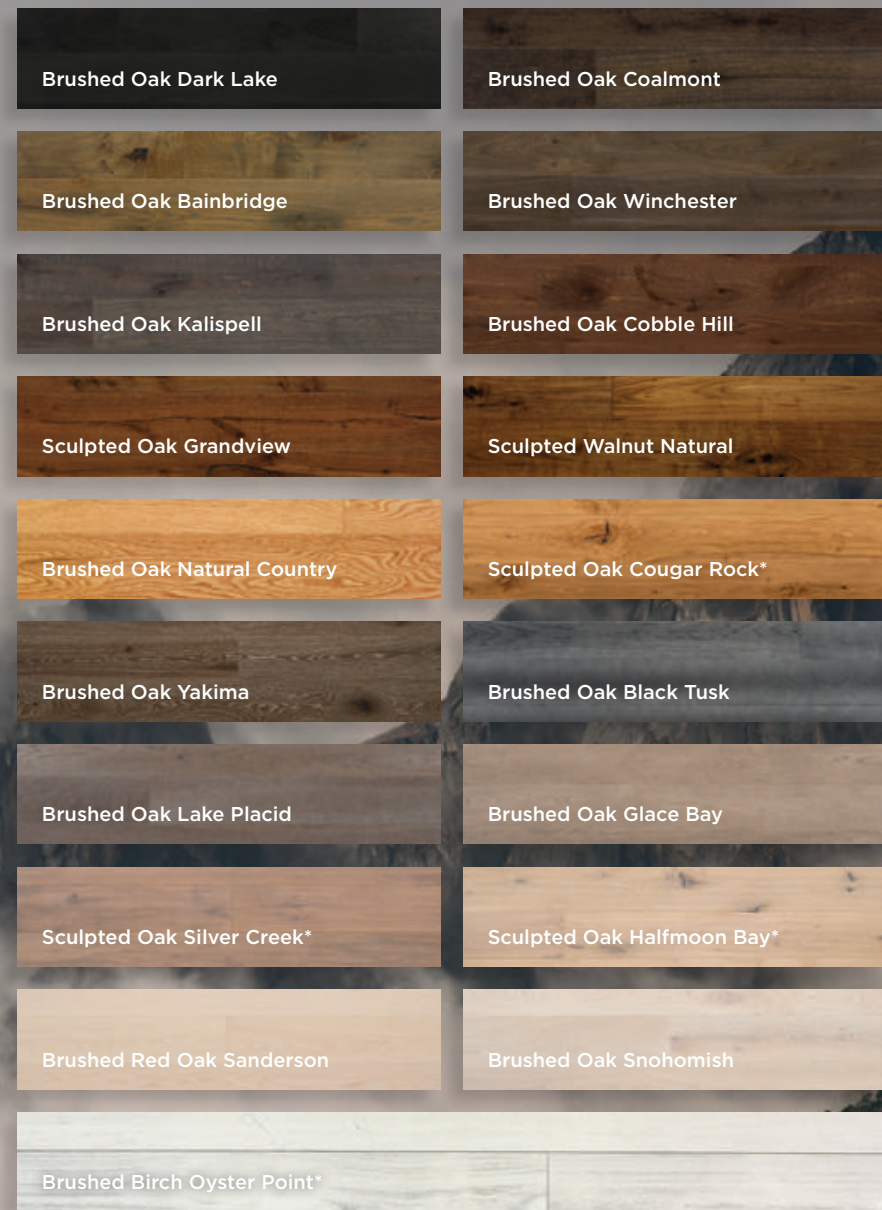

Broken Seal

Experience a moment of wonder. Behold the majesty of nature, revealed by craftsmanship and shaped with care. The soul of wood, rendered into luxury in its purest form.

Platform: Engineered 3/4" / 20mm
Width: 9 1/2" / 245mm
Length: 96" / 2400mm

Brushed Oak Athabasca

Brushed Oak Snohomish

Brushed Oak Dark Lake

Brushed Oak Coalmont

Brushed Oak Bainbridge

Brushed Oak Winchester

Brushed Oak Kalispell

Brushed Oak Cobble Hill