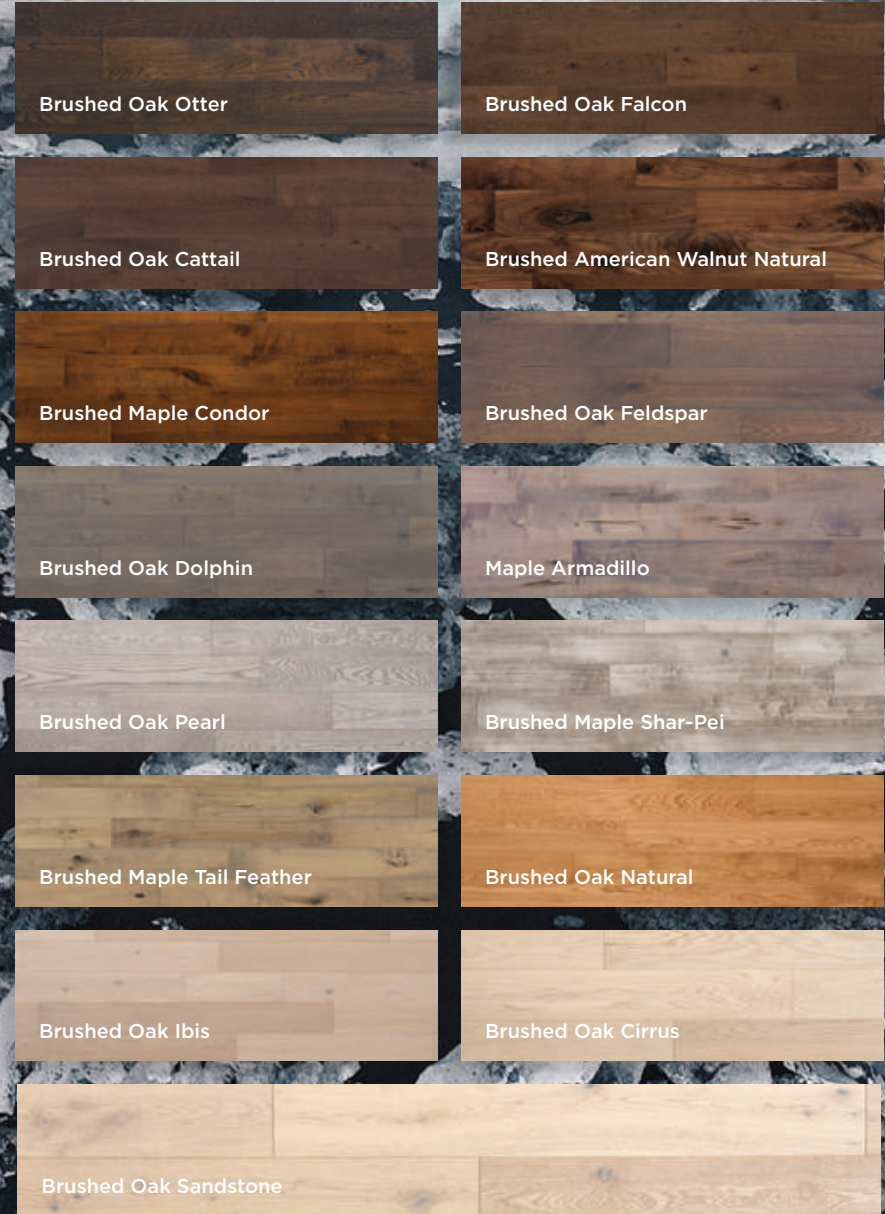

Brushed Oak Saluki

Wide expanses, boldly etched with contours and contrasts in a palette of colours inspired by nature herself. Create dramatic interior landscapes with Plateau.

Platform: Engineered 1/2" / 12mm
Width: 7 1/2" / 195mm
Length: Assorted to 72" / 1820mm

Brushed Oak Coho

Built to push the limits of what hardwood can be. A strong, stable foundation, engineered for superior performance and crowned with genuine hardwood beauty.

Platform: Engineered 3/4" / 18mm
Width: 3 1/2" or 5" / 90mm or 125mm
Length: Assorted to 47" / 1200mm

Brushed Oak Ibis

Clean and modern. Pure and uncomplicated. Classic hardwood veneers presented in a crisp, uncluttered way. Tundra presents a picture of understated elegance.

Platform: Engineered 1/2" / 12mm
Width: 5" / 125mm
Length: Assorted