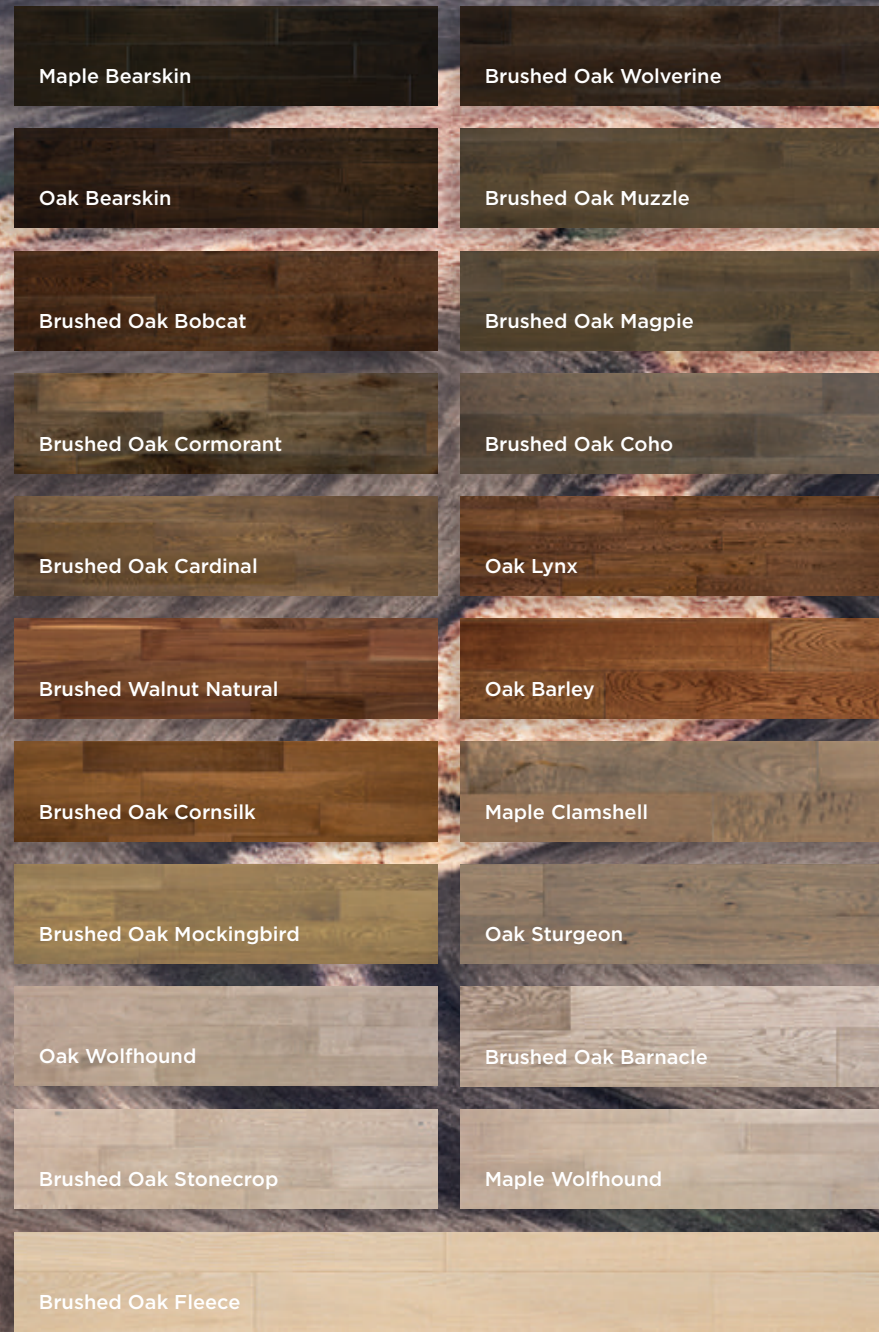

Brushed Oak Silverback

ELEMENTS™

BY KENTWOOD

The essentials of good living. Natural materials, expertly crafted and beautifully finished. These are the building blocks of the place you call home. Elements by Kentwood: real hardwood, within reach.

Brushed Oak Saluki

Wide expanses, boldly etched with contours and contrasts in a palette of colours inspired by nature herself. Create dramatic interior landscapes with Plateau.

Platform: Engineered 1/2" / 12mm
Width: 7 1/2" / 195mm
Length: Assorted to 72" / 1820mm

Brushed Oak Coho

Built to push the limits of what hardwood can be. A strong, stable foundation, engineered for superior performance and crowned with genuine hardwood beauty.

Platform: Engineered 3/4" / 18mm
Width: 3 1/2" or 5" / 90mm or 125mm
Length: Assorted to 47" / 1200mm

Brushed Oak Ibis

Clean and modern. Pure and uncomplicated. Classic hardwood veneers presented in a crisp, uncluttered way. Tundra presents a picture of understated elegance.

Platform: Engineered 1/2" / 12mm
Width: 5" / 125mm
Length: Assorted