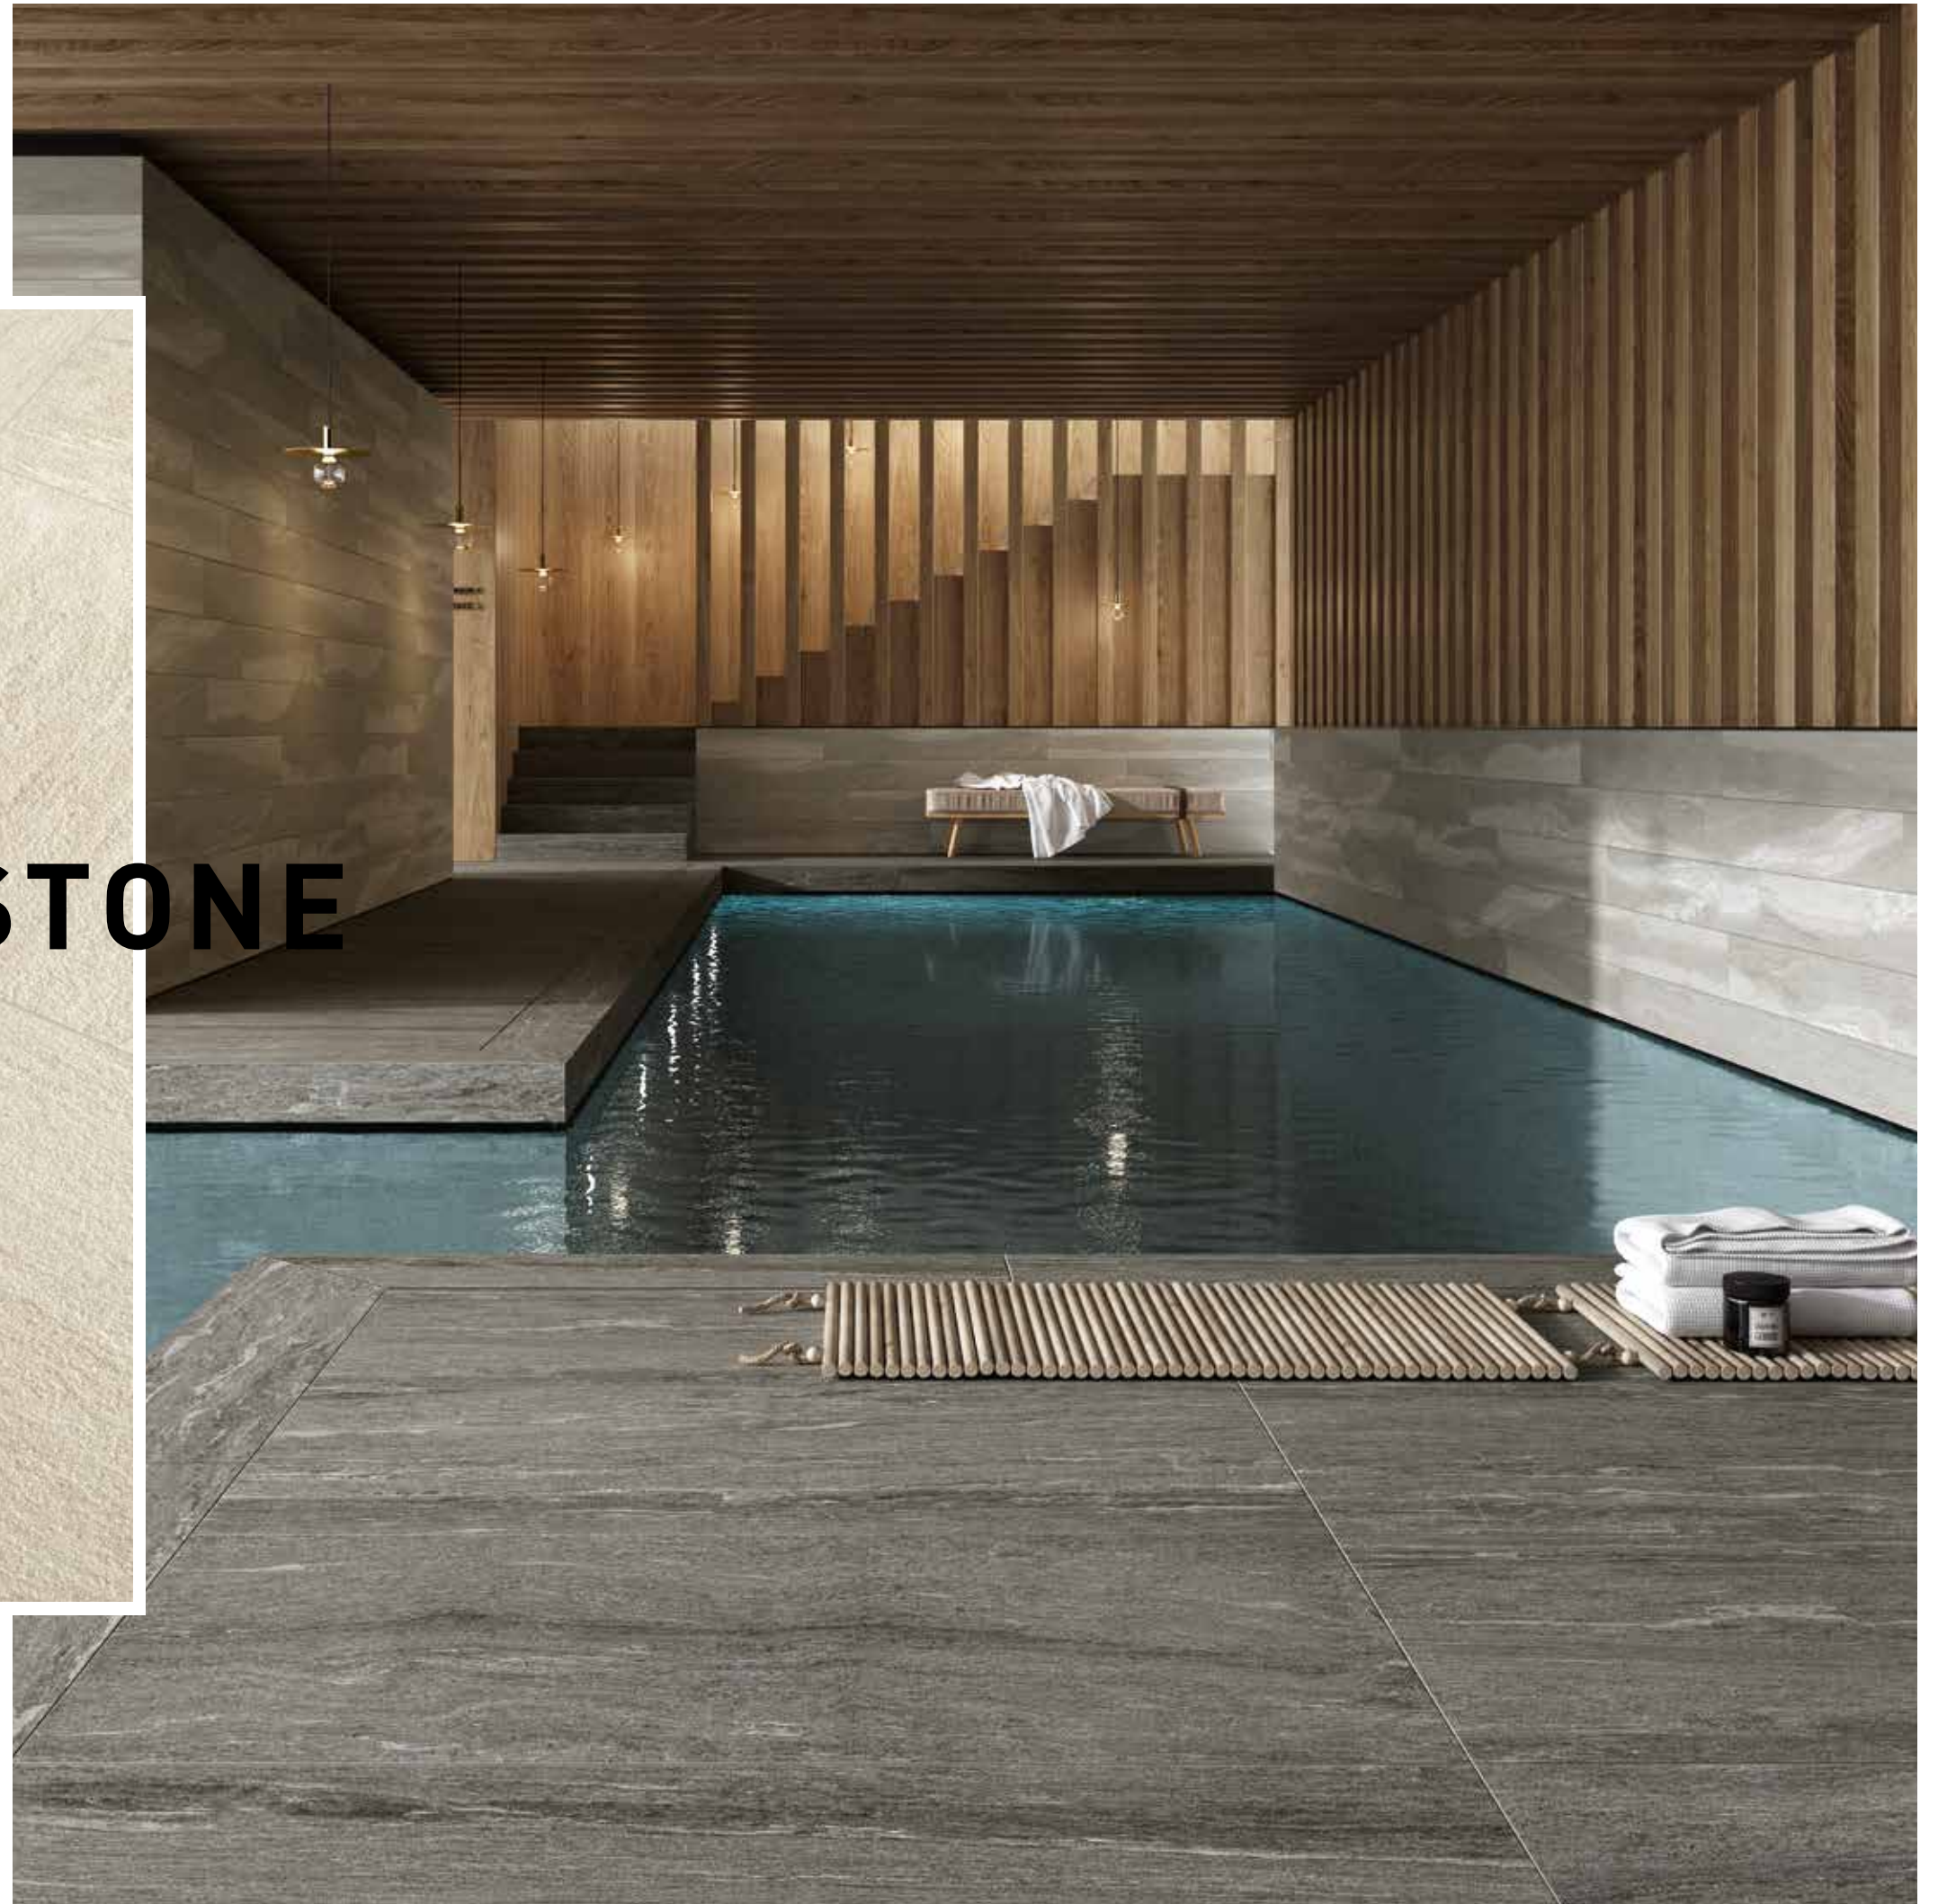

_DUALMOOD_STONE

Stone Dark Grey 60x120 - 24"x48" Esterno/Rettificato
Light Grey 20x120 - 8"x48" Naturale/Rettificato