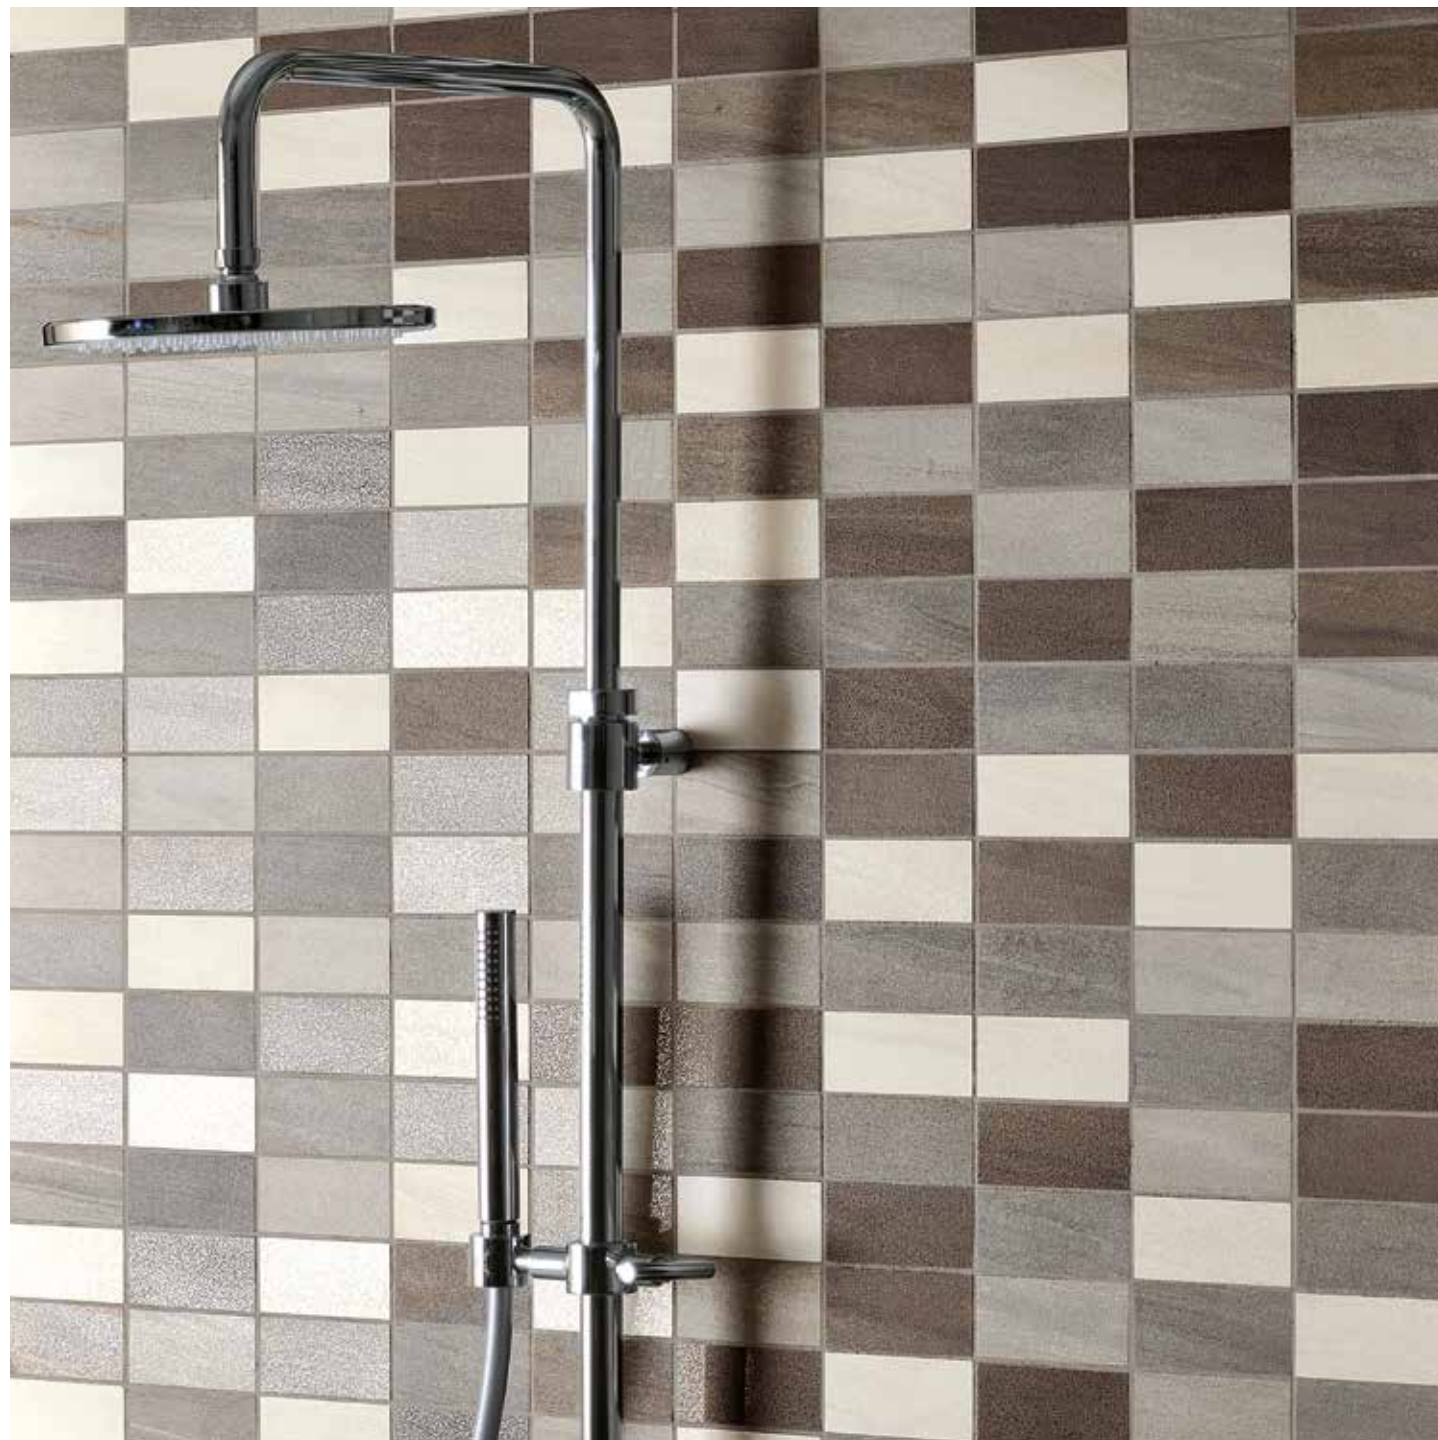

MIX NATURALE-LAPPATO/RETTIFICATO

Mix Unpolished-Honed/Rectified - Mix Matt-Geläppt/Rektifiziert - Mix Naturel-Adouci/Rectifié

5x10 - 2"x4"

In fogli 30x30 da 18 pezzi.
In 30x30 - 12"x12" sheets made up of 18 pieces.
Auf Blatt 30x30 mit 18 Stück.
Sur feuille tramée de 30x30 de 18 pièces.

SQMIXMS MOSAICO MIX
MIX NATURALE-LAPPATO/RETTIFICATO

GRES PORCELLANATO

Porcelain Stoneware - Feinsteinzeug - Grès Cérame
EN 14411:2012 ANNEX G GROUP BIa UGL

(V3): Piastrelle con media variazione di tono e disegno
Tiles with moderate shade and aspect variation - Fliesen mit gemäßigt unterschiedlichen Tonalitäten und Muster
Carreaux avec faible différence de nuance et structure

- ☒ Pavimento - Floor coverings
  Bodenbeläge - Sol
- ☒ Rivestimento - Wall coverings
  Wandbeläge - Faience
- ☒ Residenziale - Residential areas
  Wohngebiete - Zones résidentielles
- ☐ Esterno - Outdoor areas
  Außenbereiche - Espaces extérieurs
- ☒ Traffico leggero
  Light traffic areas - Geringe Begehungsfrequenz
  Zones à trafic léger
- ☒ Traffico pesante (Naturale)
  Heavy traffic areas - Starke Begehungsfrequenz
  Zones à trafic intense
- ☐ Zone limitrofe a piscina
  Swimming pool areas - Schwimmbadbereich
  Abords de piscines
- ☒ Rivestimenti esterni / Pareti ventilate
  External cladding / Ventilated facade - Außenverkleidung / Hinterlüftete Fassaden
  Murs extérieurs / Façades ventilées

DIGITAL HD Fino a 100 grafiche differenti
Up to 100 different graphics
Jusqu'à 100 graphiques différentes
Bis zu 100 verschiedene Grafiken

WE FEEL GREEN > 30%
Elevato contenuto di materiale riciclato
High content of recycled material - Hoher Anteil an Recyclten Rohstoffen
Haute teneur en matériaux recyclés

- RESISTENTE AL GELO
- R10 NATURALE
- NATURALE DRY: >0,40
  WET: >0,40
- NATURALE WET: 0.60
- LAPPATO WET: 0.53
- eco+ PAG. 604

	Scatole			Pallet			Spessore Thickness Stärke Epaisseur
	Pz/Sc Pcs/Box Stck/Kart. Pcs/Boîte	Mq/Sc Sqm/Box Qm/Kart. M²/Boîte	Kg/Sc Kg/Box Kg/Kart. Kg/Boîte	Colli Boxes Kart Boîtes	Mq Sqm Qm M²	Kg Kg Kg Kg	
PAVIMENTI - FLOOR TILES - BODENBELÄGE - CARREAUX SOL							
RIVESTIMENTI - WALL TILES - WANDFLIESEN - FAIENCES							
60x120 - 24"x48"	2	1,44	32	35	50,40	1130	10 mm
20x120 - 8"x48"	5	1,20	26,5	30	36	805	10 mm
45x90 - 18"x36"	3	1,215	26,5	32	38,88	858	10 mm
15x90 - 6"x36"	9	1,215	26,5	33	40,095	858	10 mm
60x60 - 24"x24"	4	1,44	31,5	30	43,20	955	10 mm
30x60 - 12"x24"	6	1,08	21,5	40	43,20	870	9 mm
MOSAICI - MOSAICS - MOSAIKE - MOSAIQUES							
MOSAICO MIX 5x10 - 2"x4" in fogli 30x30 da 18 pezzi	SHEETS 6	0,54	12,3				
PEZZI SPECIALI - SPECIAL TRIMS - SONDERSTÜCKE - PIECES SPECIALES							
6x30 - 2 1/2"x12" Battiscopa	30	MI 9,00	12				
7,5x60 - 3"x24" Battiscopa	22	MI 13,2	22,6				
30x60x5 - 12"x24"x2" Lineare ad Elle	4		20				
30x60x5 - 12"x24"x2" Angolare ad Elle	2		11